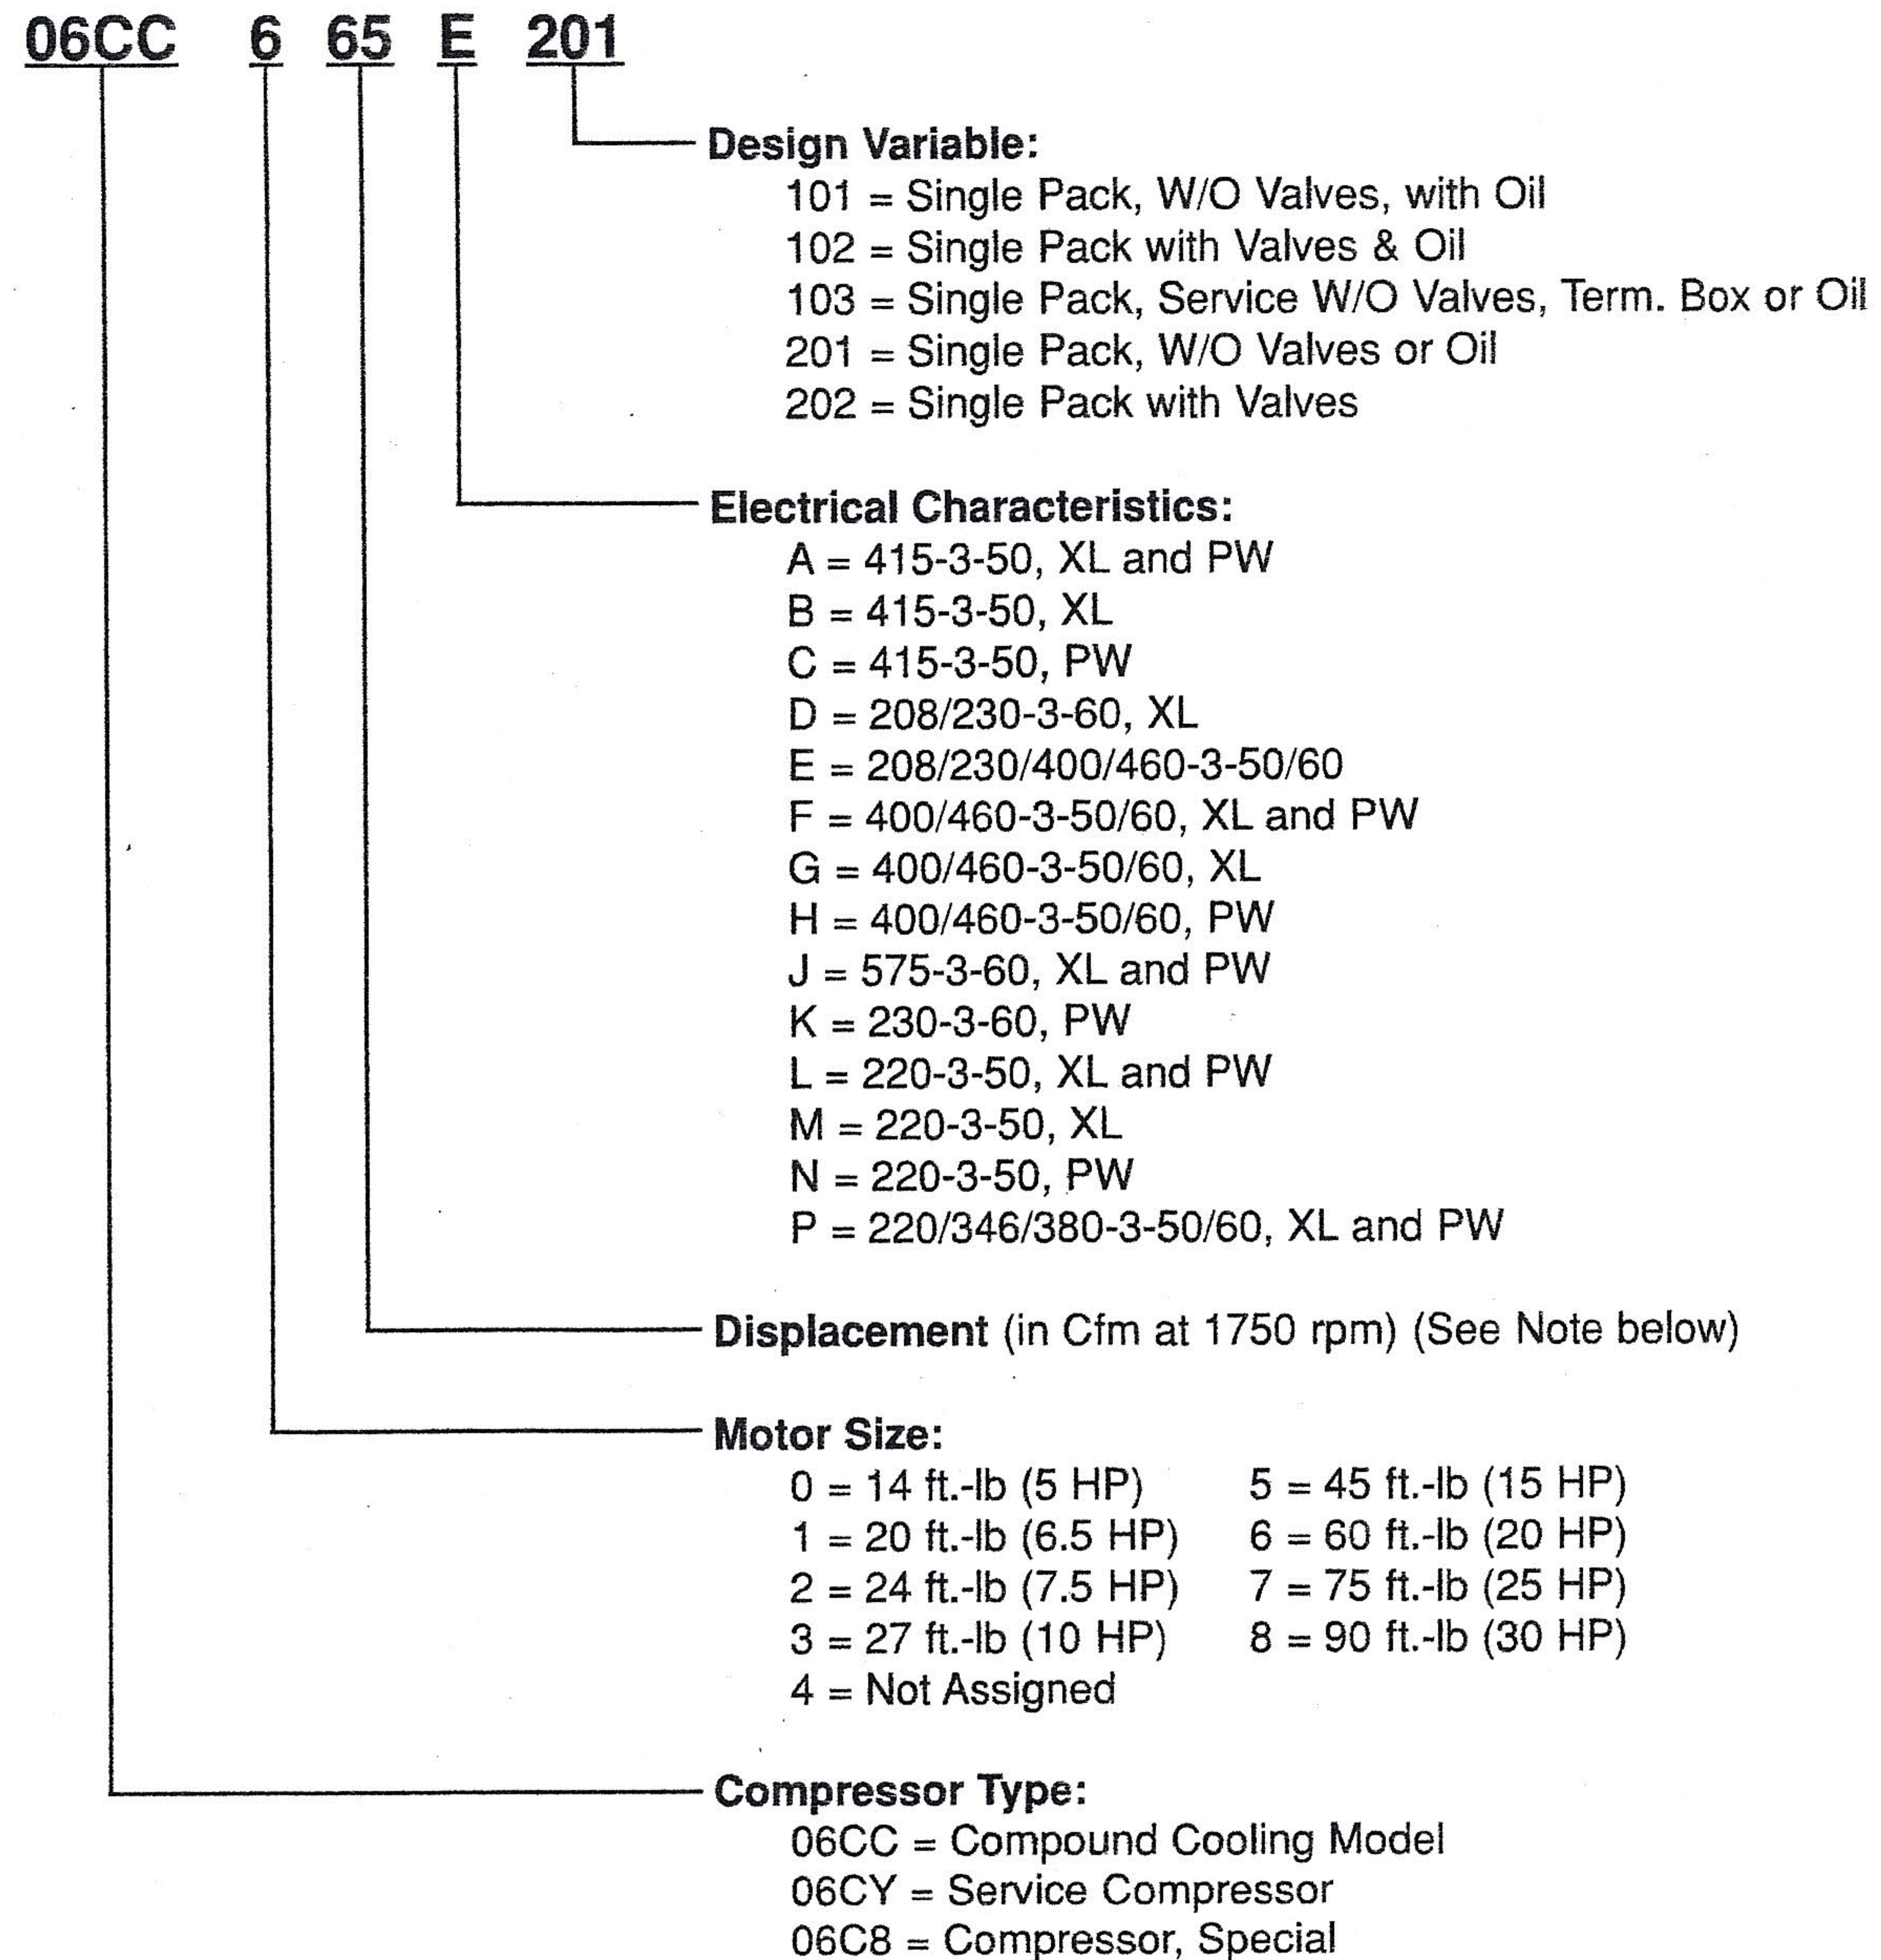

Compressor Model Number Significance

06CC COMPRESSORS

The 06CC, or Compound Cooling compressors, are made in 16 to 37 Cfm and 50 to 99 Cfm sizes. The 16 to 37 Cfm compressors use "D" size bodies. The 50 to 99 Cfm compressors use "E" size bodies.