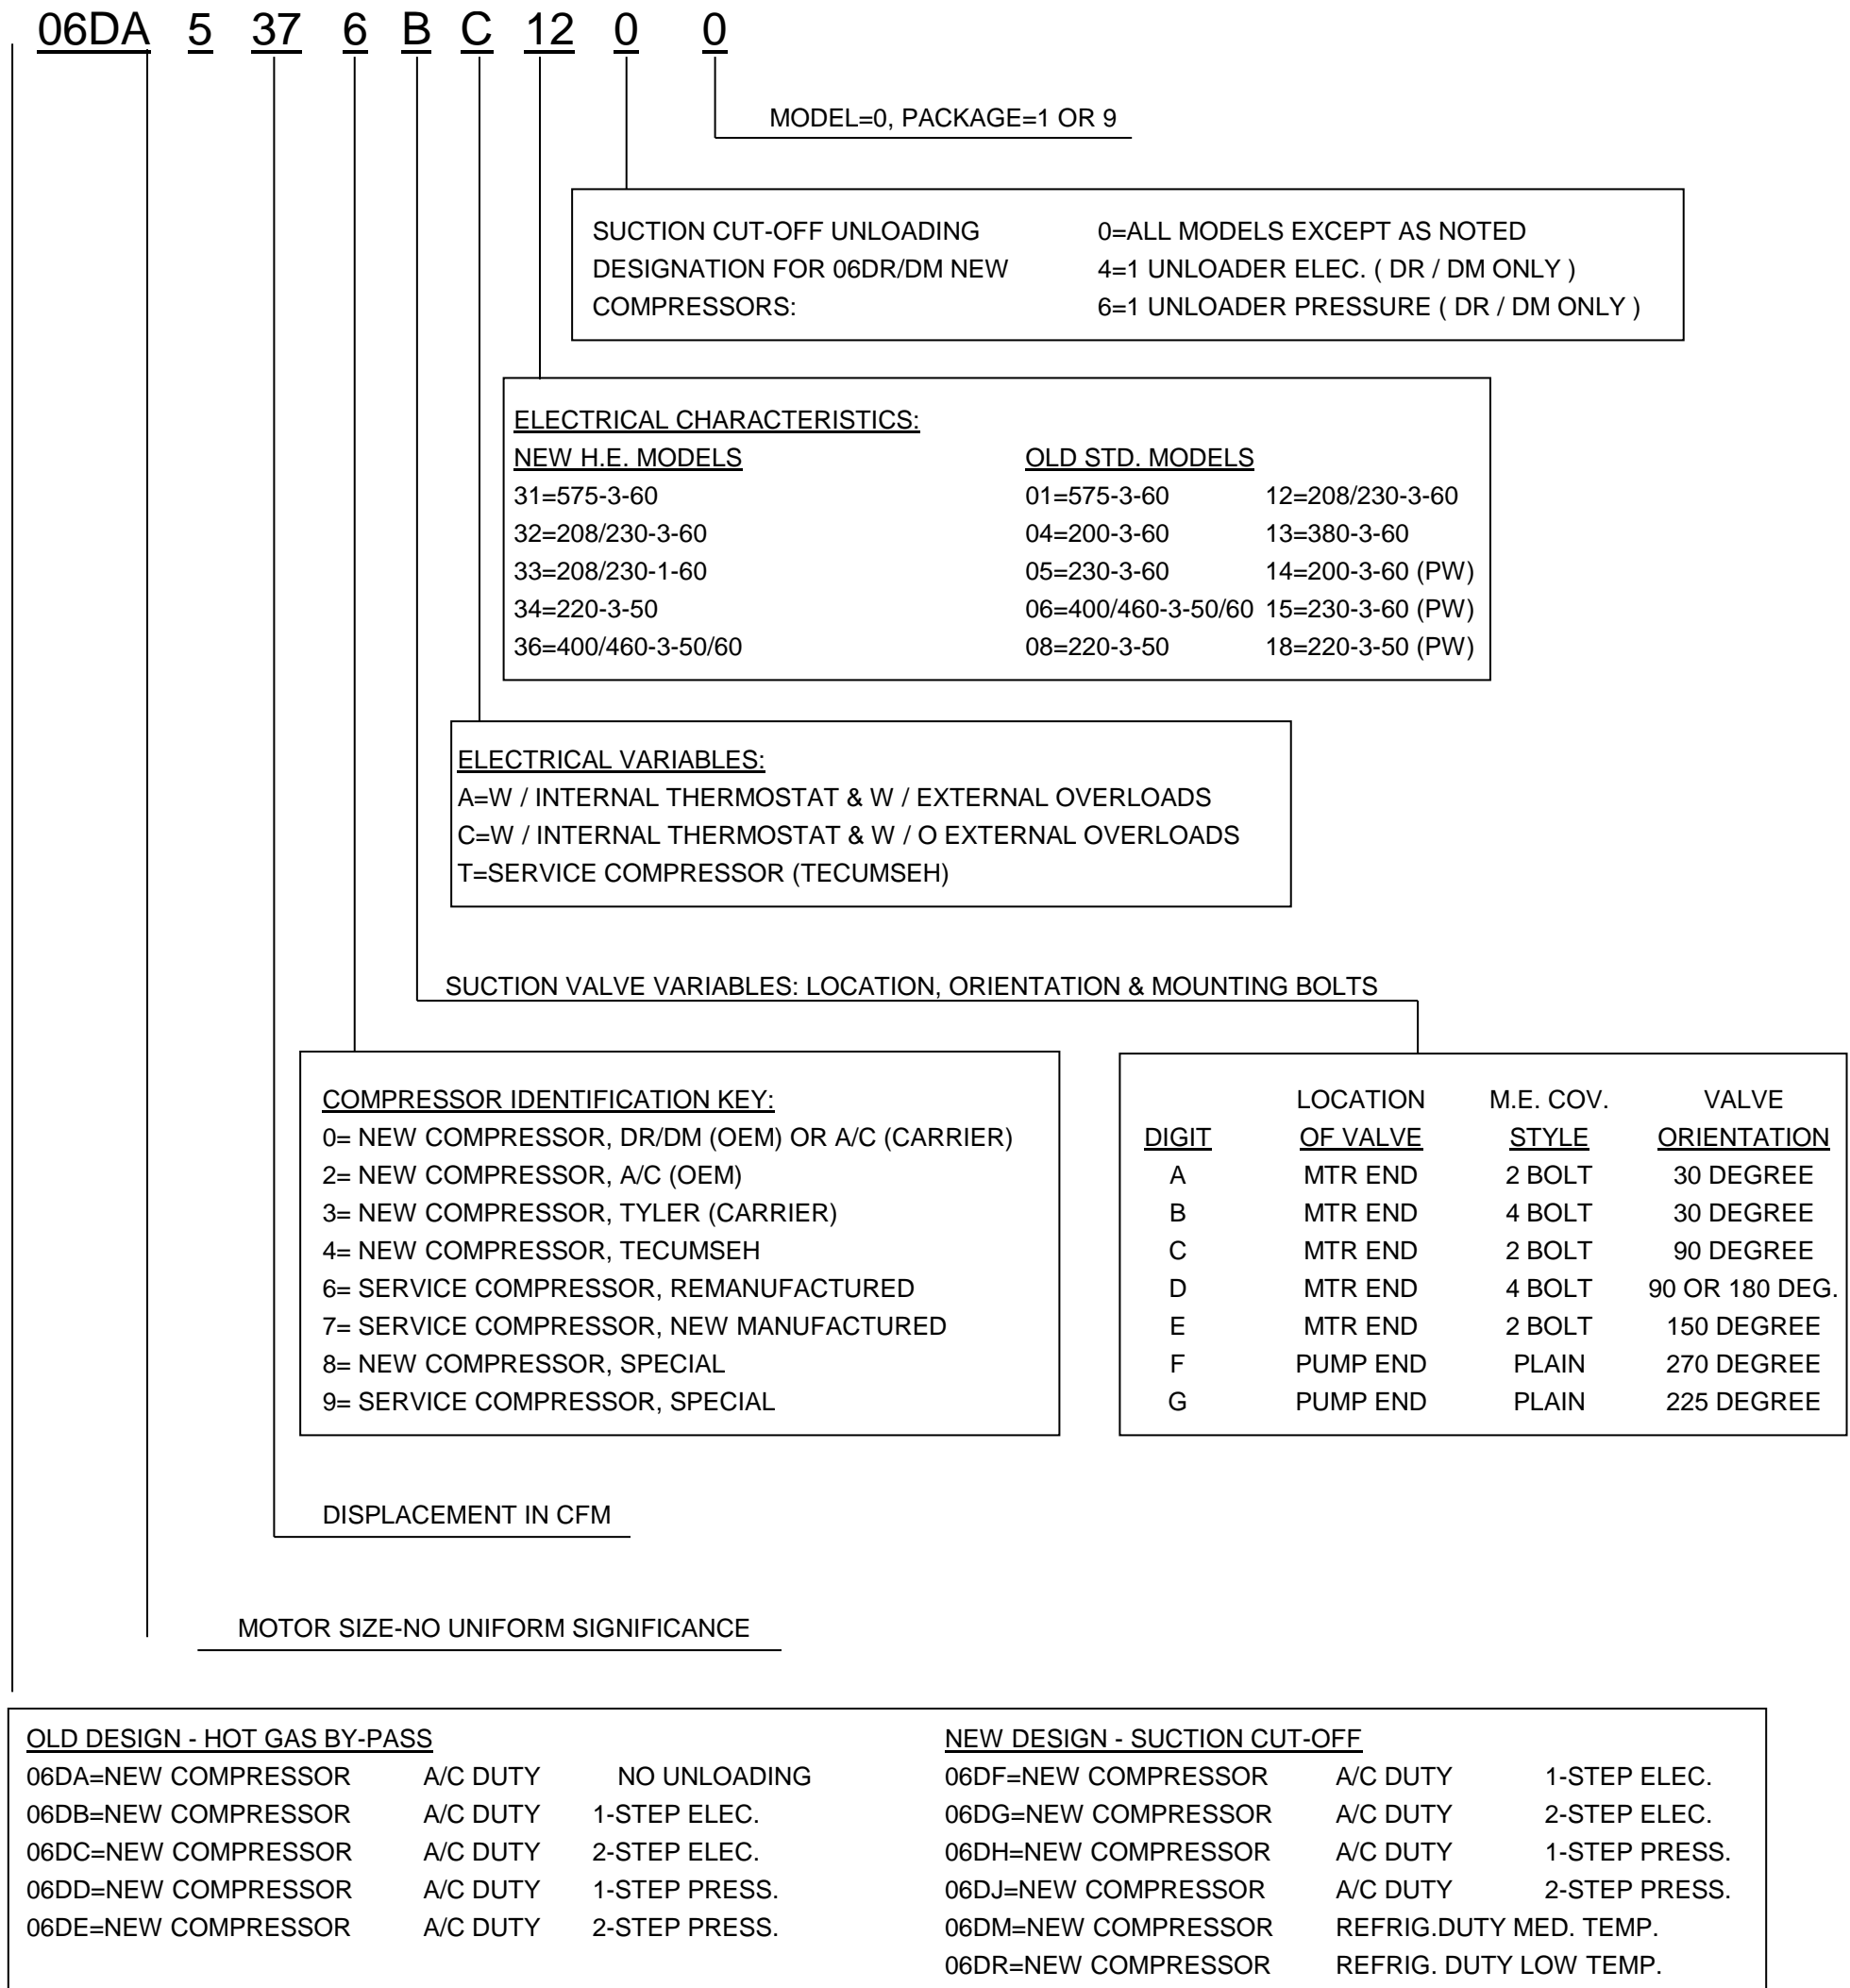

CARRIER 06D NOMENCLATURE

CARLYLE
06D

REPLACEMENTS

06DM IS THE REPLACEMENT FOR 06DA & DM NO UNLOADING
06DS IS THE REPLACEMENT FOR 06DF, G, H & J WITH UNLOADING
06DX IS THE REPLACEMENT FOR 06DB, C, D & E WITH UNLOADING